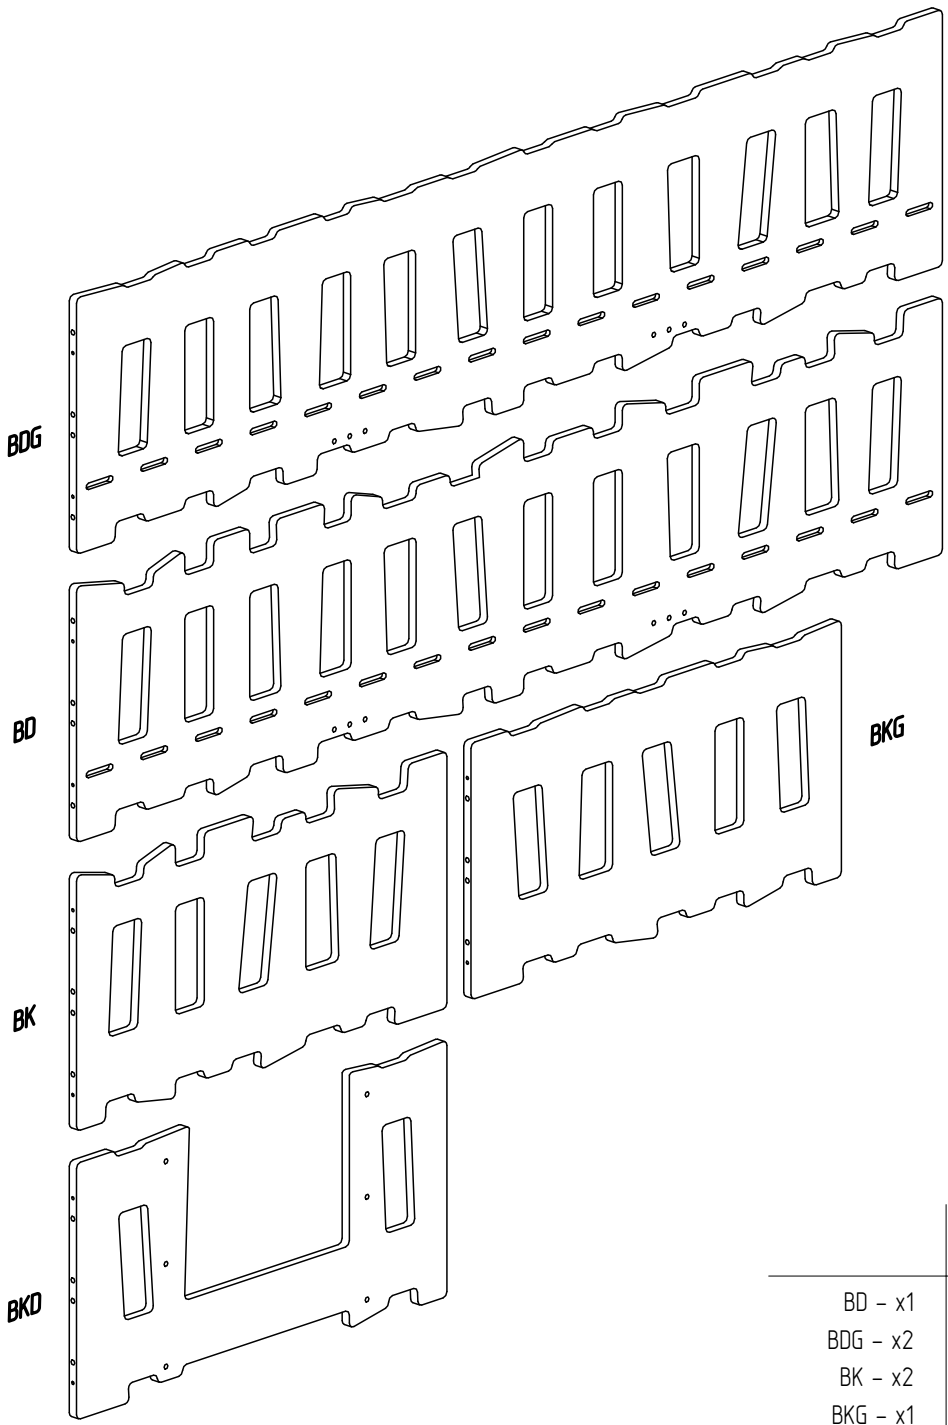

E L I S

Návod na montáž

design

Vyvýšená postel domeček
clasic s plůtkem Side

SK - x4

NL - x2

NP - x2

B2 - x1

DR - x2

SCH - x4

LDS - x4

LKS - x2

ST - x16

BDG

BD

BK

BKD

BKG

-
- BD - x1
 - BDG - x2
 - BK - x2
 - BKG - x1
 - BKD - x1

K8

BD

BDG

K8

W25

W25

LDS

LDS

LDS

LDS

K10
M10x45