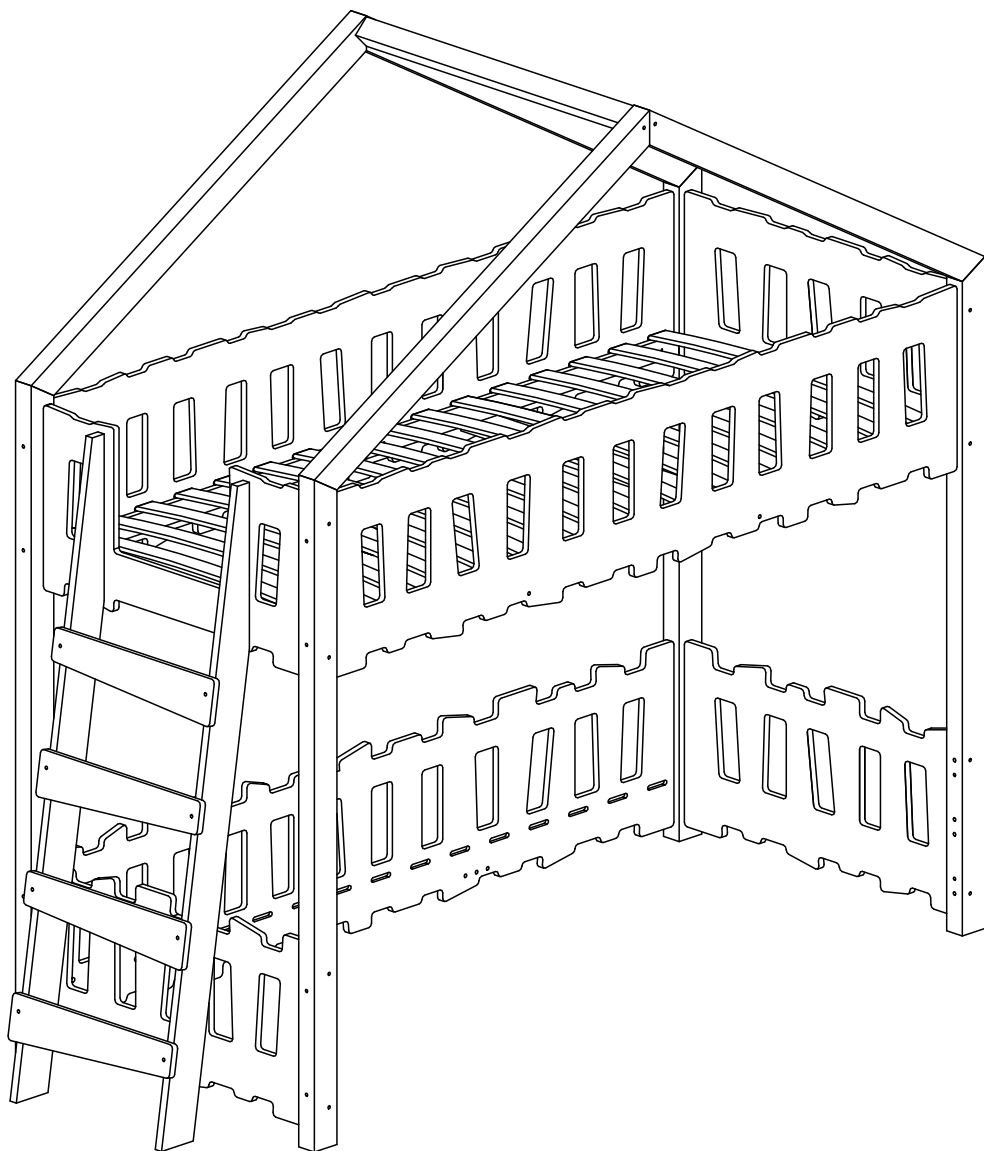

E L I S

Návod na montáž

design

Vyvýšená postel domeček
clasic s plůtkem Side

SK - x4

NL - x2

NP - x2

B2 - x1

DR - x2

SCH - x4

LDS - x4

LKS - x2

ST - x16

BDG

BD

BK

BKD

BKG

-
- BD - x1
 - BDG - x2
 - BK - x2
 - BKG - x1
 - BKD - x1

K8

BD

BDG

K8

W25

W25

LDS

LDS

LDS

LDS

K10
M10x45