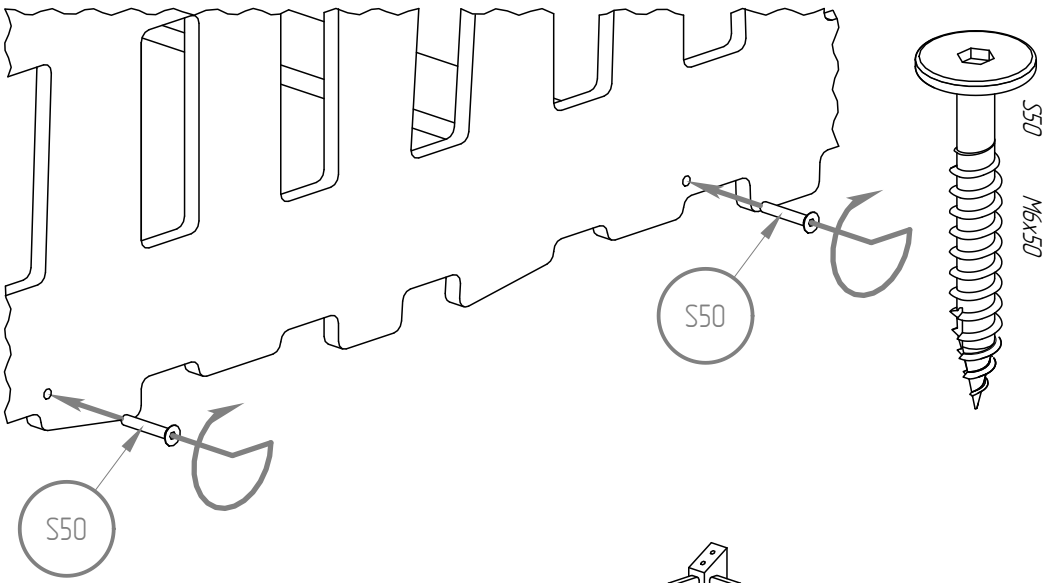

E L I S

Návod na montáž

design

Vyvýšená postel domeček
clasic s plůtkem Side

SK - x4

NL - x2

NP - x2

B2 - x1

DR - x2

SCH - x4

LDS - x4

LKS - x2

ST - x16

BDG

BD

BK

BKD

BKG

-
- BD - x1
 - BDG - x2
 - BK - x2
 - BKG - x1
 - BKD - x1

K8

BD

BDG

K8

W25

W25

LDS

LDS

LDS

LDS

K10
M10x45