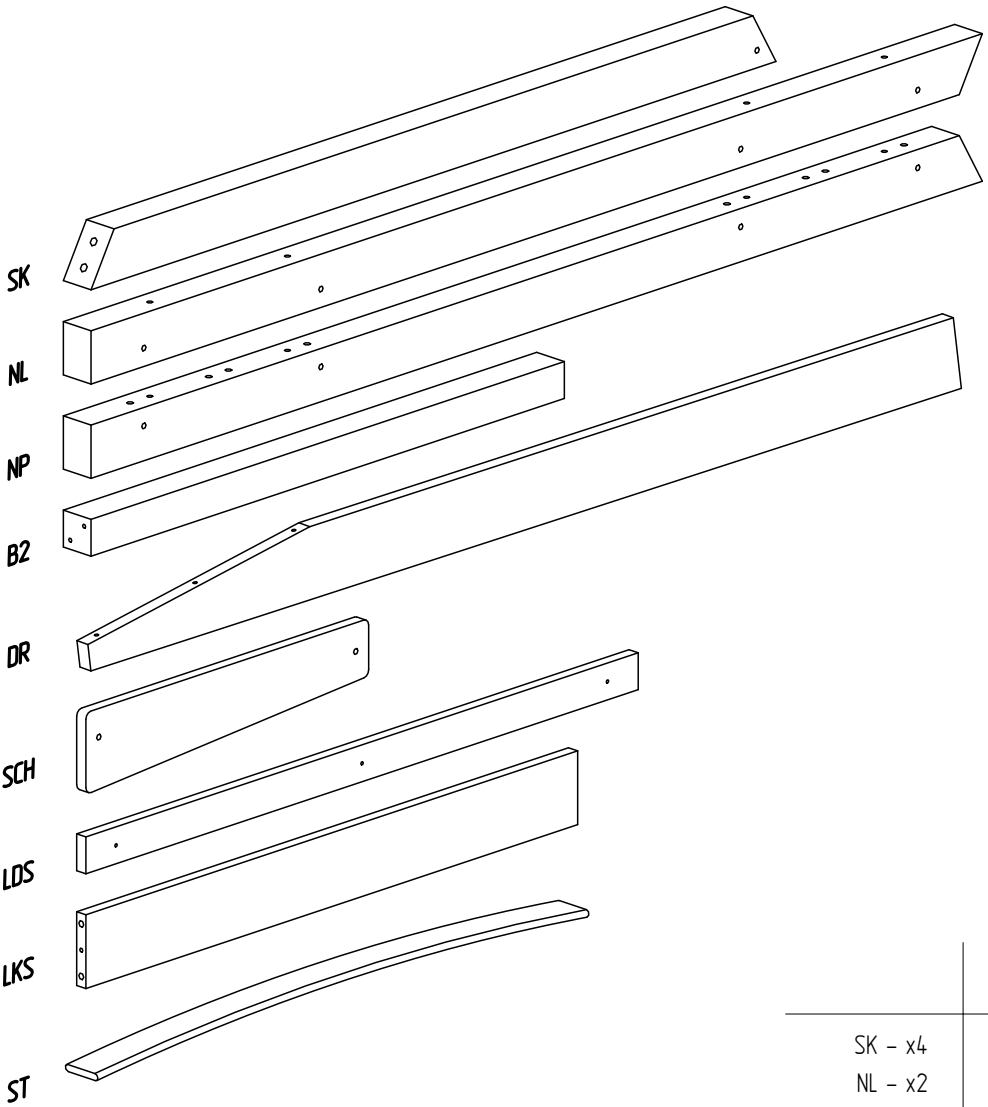

E L I S

Návod na montáž

design

Vyvýšená postel domeček
clasic s plůtkem Side

SK - x4

NL - x2

NP - x2

B2 - x1

DR - x2

SCH - x4

LDS - x4

LKS - x2

ST - x16

BDG

BD

BK

BKD

BKG

-
- BD - x1
 - BDG - x2
 - BK - x2
 - BKG - x1
 - BKD - x1

K8

BD

BDG

K8

W25

W25

LDS

LDS

LDS

LDS

K10
M10x45