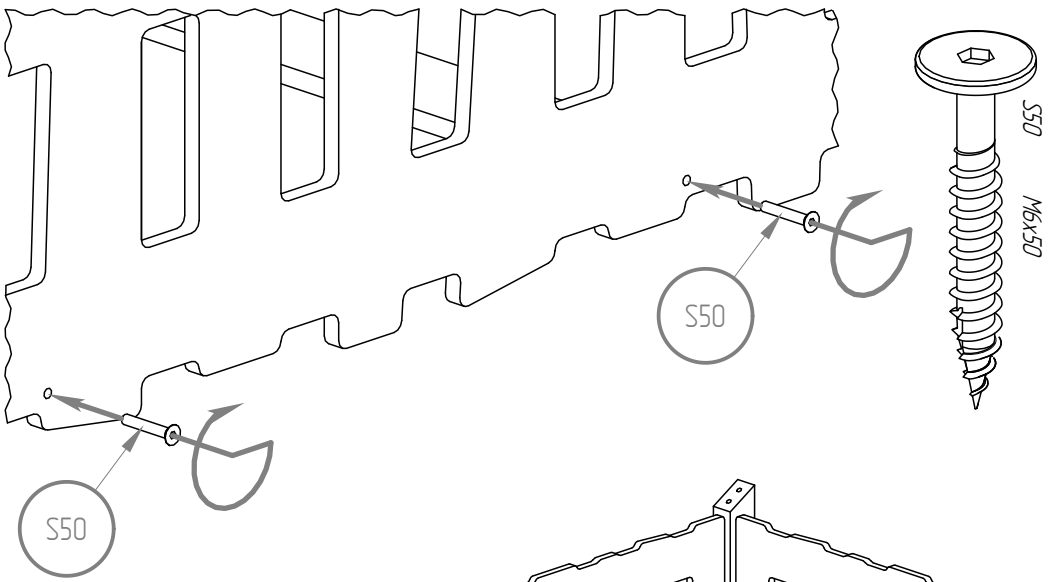

E L I S

Návod na montáž

design

Vyvýšená postel domeček
clasic s plůtkem Side

SK - x4

NL - x2

NP - x2

B2 - x1

DR - x2

SCH - x4

LDS - x4

LKS - x2

ST - x16

BDG

BD

BK

BKD

BKG

-
- BD - x1
 - BDG - x2
 - BK - x2
 - BKG - x1
 - BKD - x1

K8

BD

BDG

K8

W25

W25

LDS

LDS

LDS

LDS

K10
M10x45